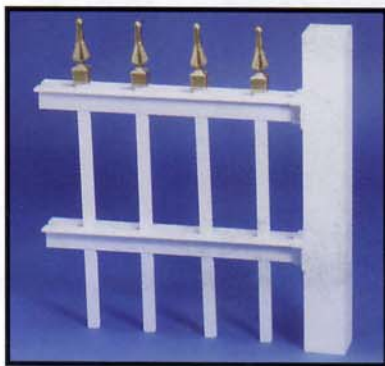

Style-Rite guarantees its finish under normal conditions from flaking, cracking or peeling for 20 years. No other fence will do so much to enhance the beauty of your home, pool or yard.

Gate kits available.
Rail-sections not included with gate kit.

Colors Available

Sizes Available

2 ft. to 8 ft. in length and
48", 60", 72" heights
 $\frac{3}{4}$ " x $\frac{1}{2}$ " pickets on 4" centers.
Custom heights available.

Posts

$2\frac{3}{4}$ " x $2\frac{3}{4}$ "
Height recommended
36" longer than
fence height.

Straight Connectors

4-diecast Aluminum connectors.
8-Self Tapping Stainless steel screws
1 pkg. needed for each fence section.

Pitched Connectors

Available for applications on
sloped terrain.

Finials

All finials and ball caps also available in gold.

Ball Cap

Available for posts.

**All Aluminum extrusions are alloy 6005-T5
which gives this fencing the strength of steel without the rust.**